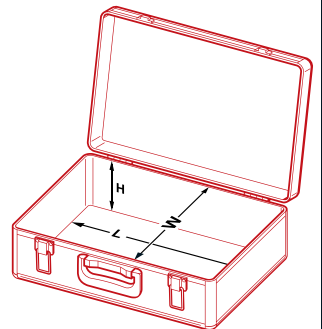

CT-105 Universal equipment case black

A Compliment of Rock

Universal aluminum equipment case in black finish with EVA foam

Measurements: 480 x 380 x 140 mm (outer size)

- Two-layered pick and pluck foam for individual design
- No cutting or glueing necessary
- Perfect for larger items of equipment and bulky accessories
- Edges protected by aluminum profiles

Packing: Shrink wrapped with insert label

L = 470 mm, W = 370 mm
H = 98 mm

Art.-Nr.: Qty

CT-105 2

Size

490 x 390 x 150 mm

Weight

2588 g